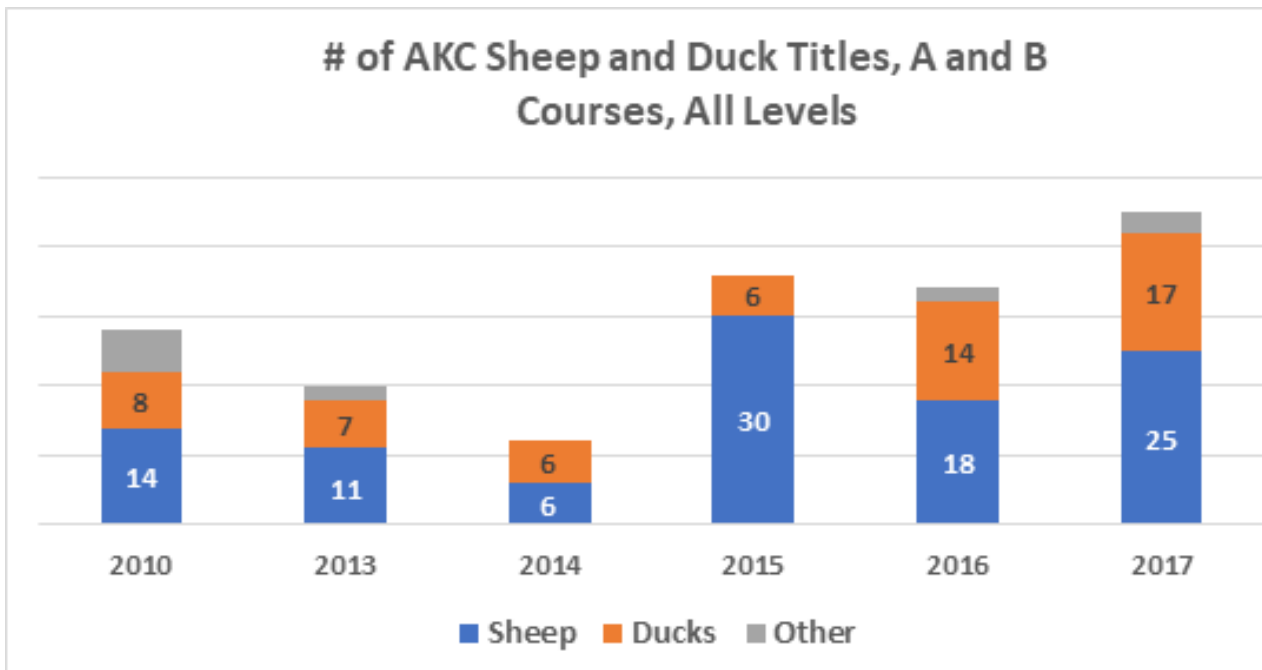

BAGPIPES *EXTRA Edition*

May 2018

HERDING NEWS

Elsa Sell • beaconbb@bellsouth.net

Spring is here, and may your trial season be rewarding. Along with those good wishes, remember that you need to be very diligent – the work is not over when you leave a trial. Do you know if every qualifying run has been correctly recorded by AKC? Class? Course? Level? Score? Title? Your herding committee data group works hard to detect inconsistencies as we enter the AKC info into the BCCA electronic herding database. We need you help on this too.

One person’s yet unresolved problem from an October 2017 trial involved no less than three issues over three trials:

- Credit for incorrect level
- No credit for one day’s Q or a title even though three requisite runs had happened
- Failure to give credit for a run that will contribute to a championship.

I am working on this with an AKC liaison. Let me know immediately if you find an error in your dog’s record, and what you have done to problem solve.

Always retain trial items as proof to contest a recording error

- Qualifying ribbons – these have trial, date, class, etc. printed the ribbon or on a label
- Placement ribbons – should have same info as qualifying ribbons
- Judge’s sheet – before leaving a trial, be sure the sheet is legible and that Q was checked
- Recent AKC Title Distribution by Stock